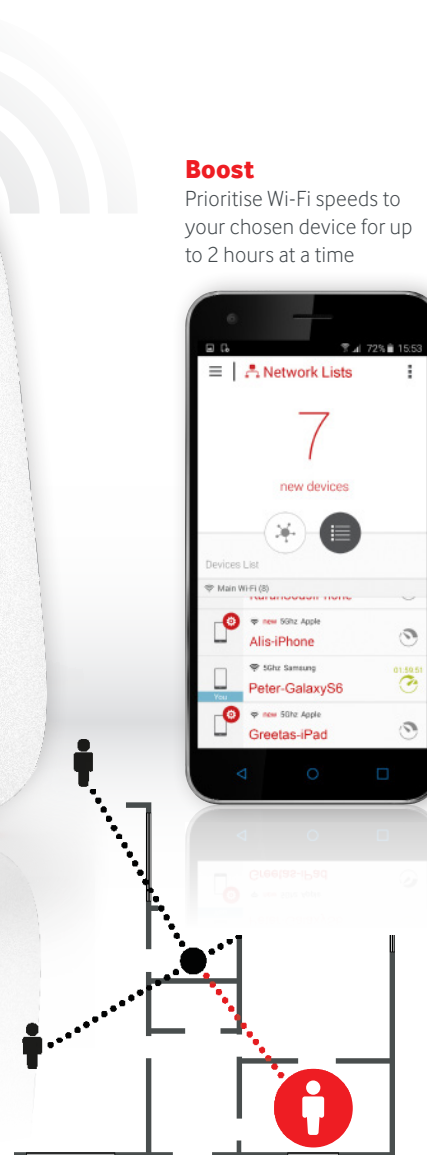

## Beamforming router technology

Focus your Wi-Fi signal where you need it most, sending a stronger signal direct to compatible devices

## Ultra-smart app

Control your broadband from the Vodafone Connect app - change your password, see which devices are connected to your network and schedule when the Wi-Fi is switched on and off and for how long