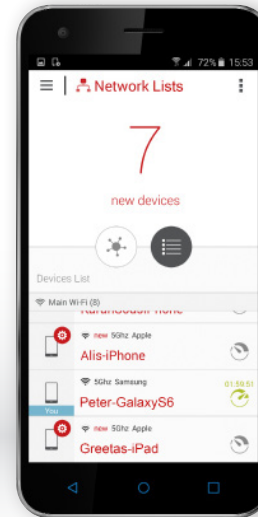

## Beamforming router technology

Focus your Wi-Fi signal where you need it most, sending a stronger signal direct to compatible devices

## Ultra-smart app

Control your broadband from the Vodafone Connect app - change your password, see which devices are connected to your network and schedule when the Wi-Fi is switched on and off and for how long