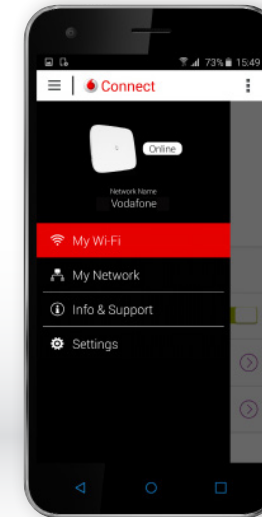

## Beamforming router technology

Focus your Wi-Fi signal where you need it most, sending a stronger signal direct to compatible devices

## Ultra-smart app

Control your broadband from the Vodafone Connect app - change your password, see which devices are connected to your network and schedule when the Wi-Fi is switched on and off and for how long